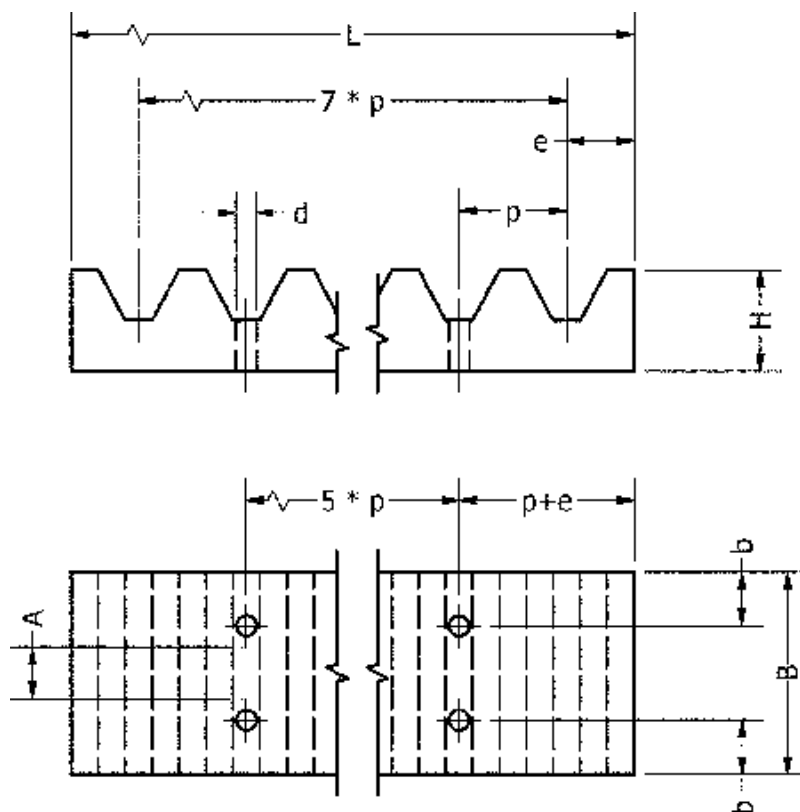

Article number: 6041651521000

Description: Clamping plate for belts AT5 1000

Measures

A = -
B = 1000
b = -
d = -
e = 3.2
H = 8
L = 41.8